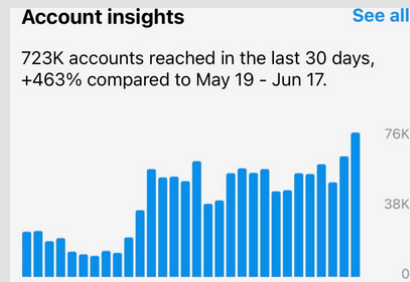

MEDIA KIT

 **BEFORE
THE
MARK**

 **AFTER
THE
MARK** **700K REACH**